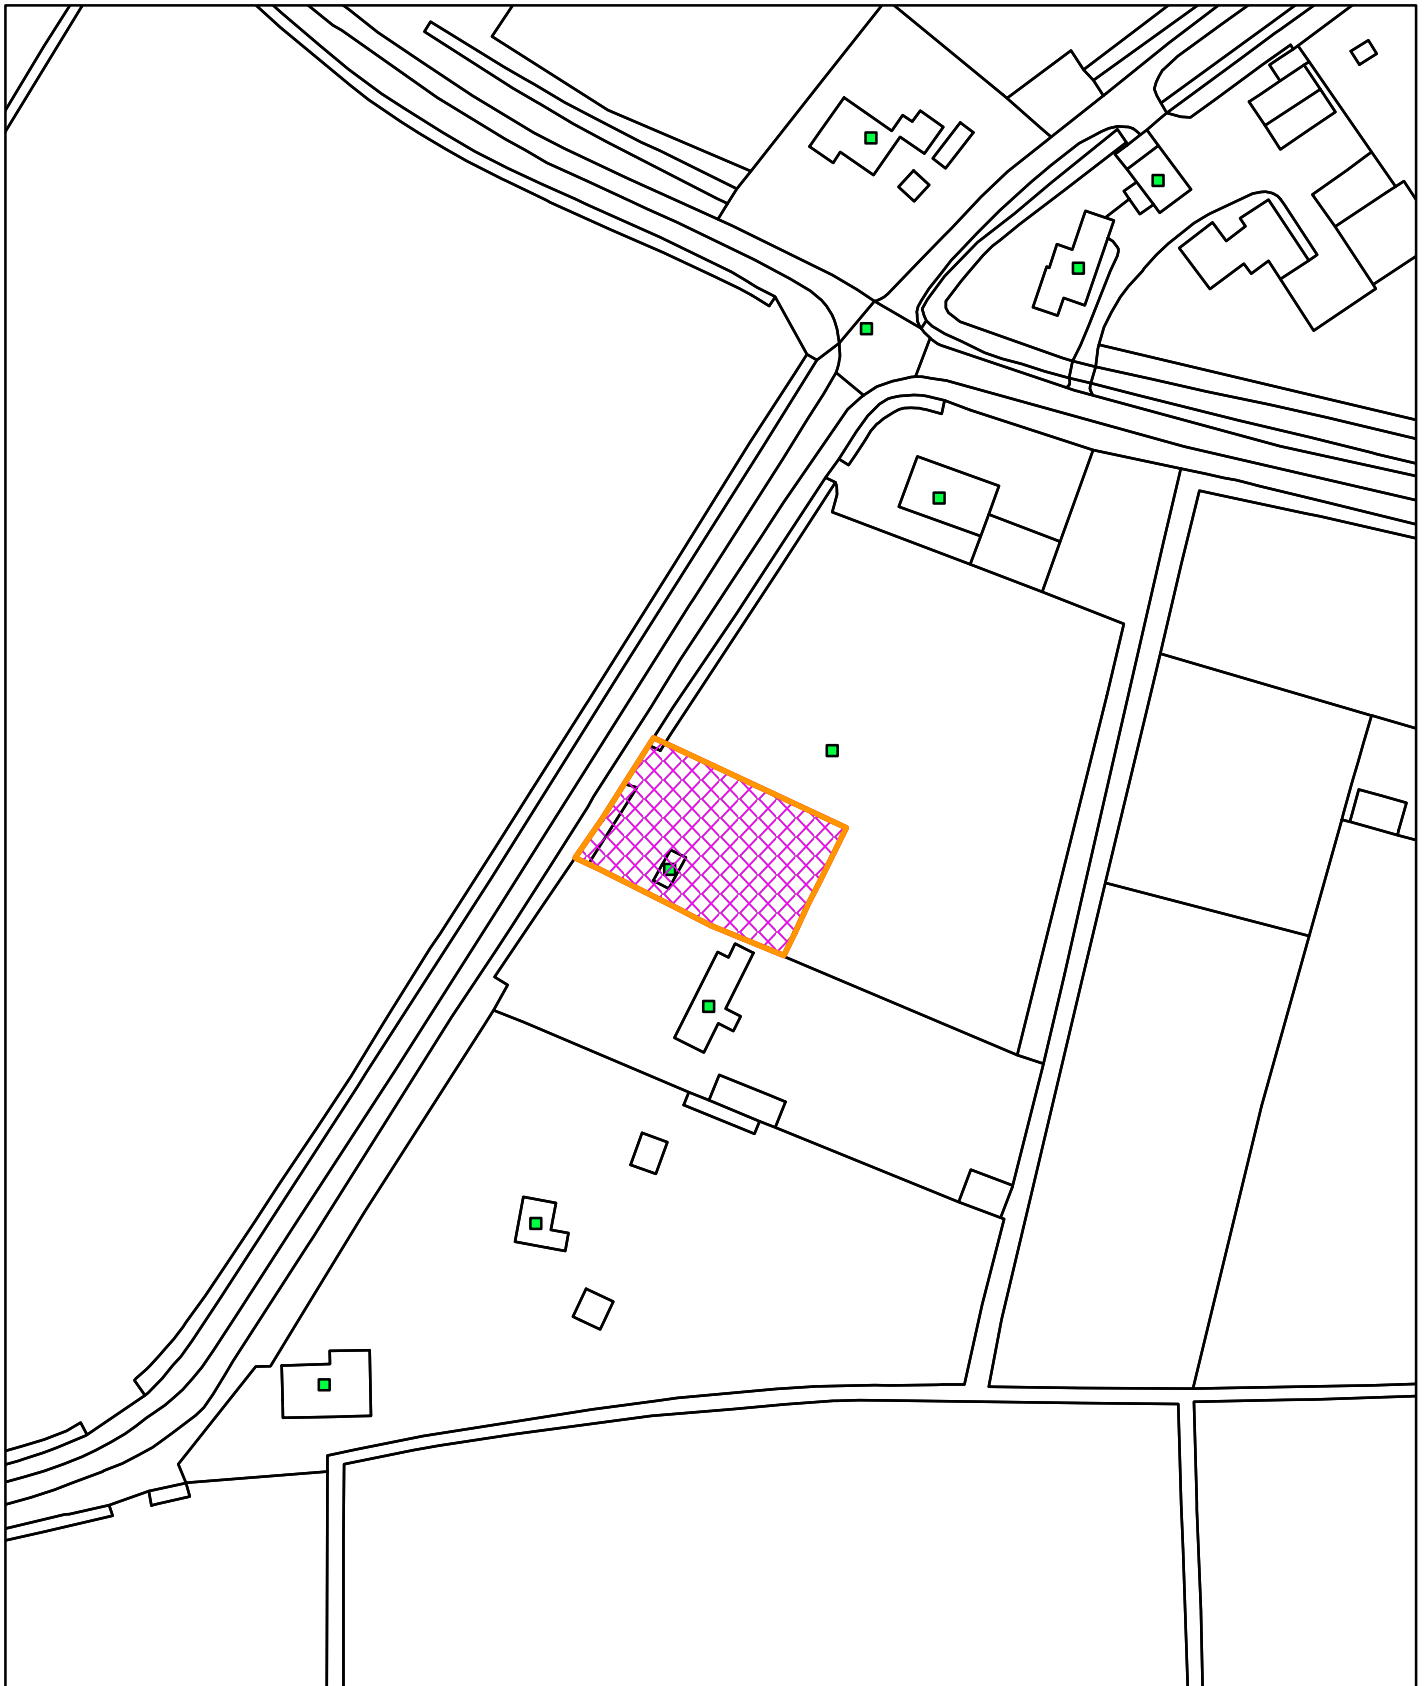

21/02158/F

Clark's Paddock 154 Salts Road West Walton PE14 7ED

© Crown copyright and database rights 2022
Ordnance Survey 100024314

08/07/2022